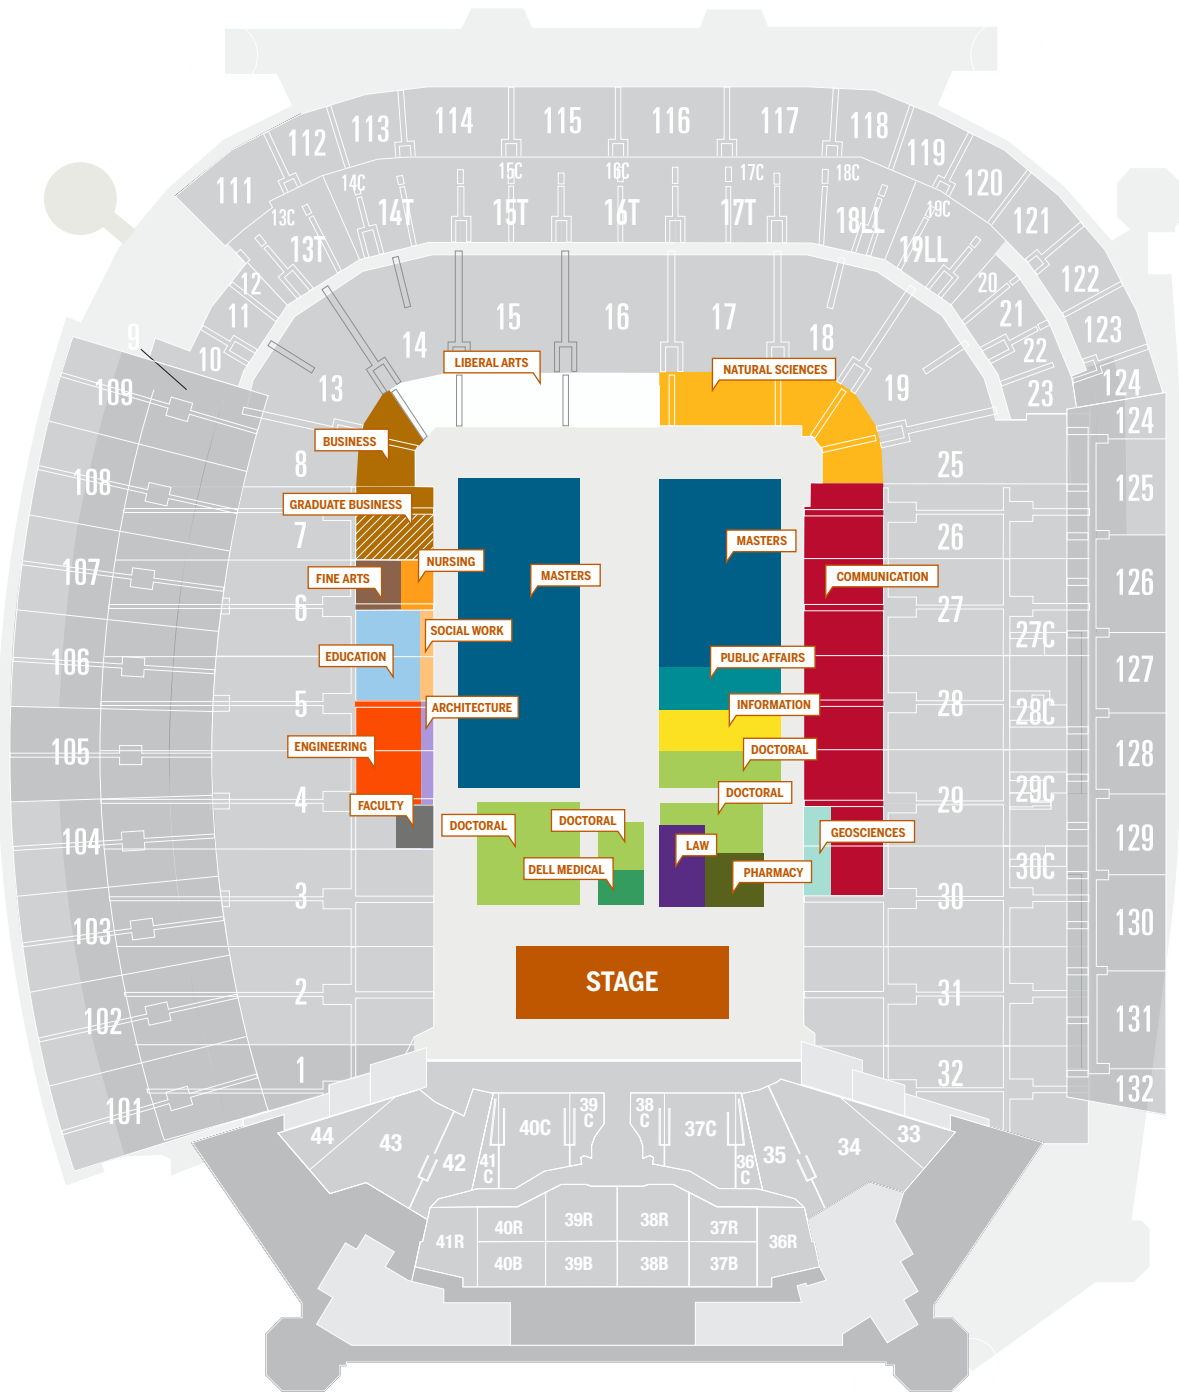

DARRELL K ROYAL – TEXAS MEMORIAL STADIUM

MAP KEY

- School of Architecture
- McCombs School of Business
- McCombs Master's Programs
- Moody College of Communication
- College of Education
- Cockrell School of Engineering
- College of Fine Arts
- Jackson School of Geosciences
- School of Information
- School of Law
- College of Liberal Arts
- Dell Medical School
- College of Natural Sciences
- School of Nursing
- College of Pharmacy
- LBJ School of Public Affairs
- Steve Hicks School of Social Work
- Graduate School**
- Doctoral
- Masters